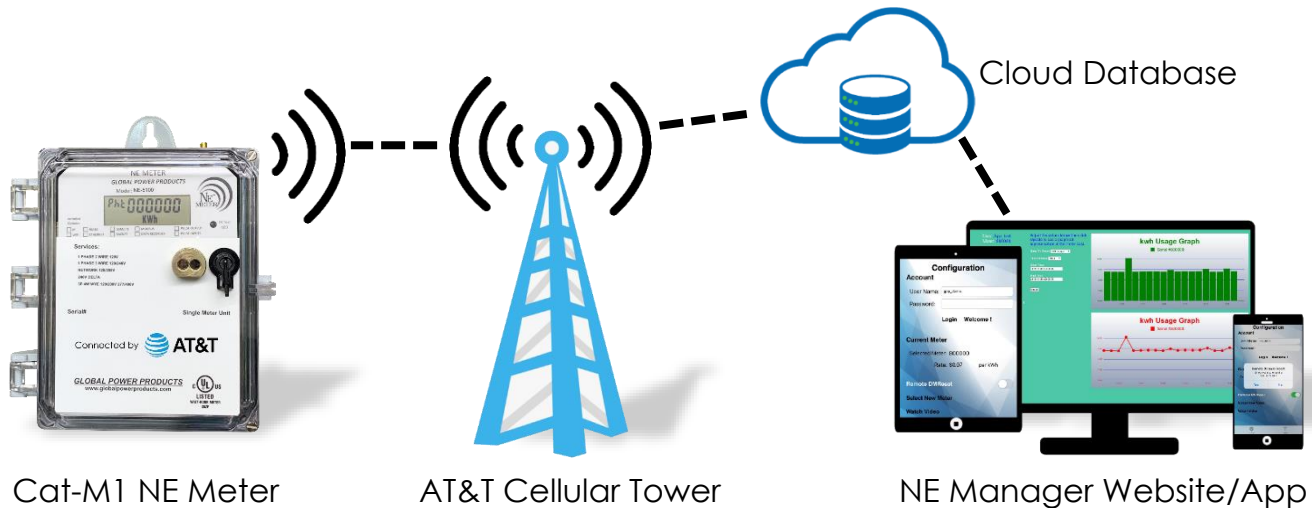

# New Era Meter

Smart Revenue-Grade Electric Meter

Connected By  AT&T

## Cellular Communication Option

Our cellular communication option makes collecting meter data easier than ever before! Connected by AT&T, this cellular option utilizes the latest in LTE Cat-M1 technology and requires ZERO setup by the customer. Cat-M1 is a low-power wide-area (LPWA) technology that offers a highly secure, cost-effective, and extremely reliable way to upload meter data. This is the first network to operate on a dedicated spectrum optimized for IoT which allows it to thrive in even the most challenging environments.

### RELIABLE

This cellular option utilizes AT&T technology to ensure an extremely reliable connection from **anywhere in the US**. Our Cat-M1 module has excellent coverage and great building penetration making it perfect for hard-to-reach areas like basements, rooftops, cement structures, and areas where there is no on-site network.

### EFFORTLESS

Our Cat-M1 communication card connects to the internet with **zero setup required**. Simply power on your Cat-M1 enabled device and watch as meter data is automatically uploaded to the NE Manager website. Collecting your meter data has never been more straightforward!